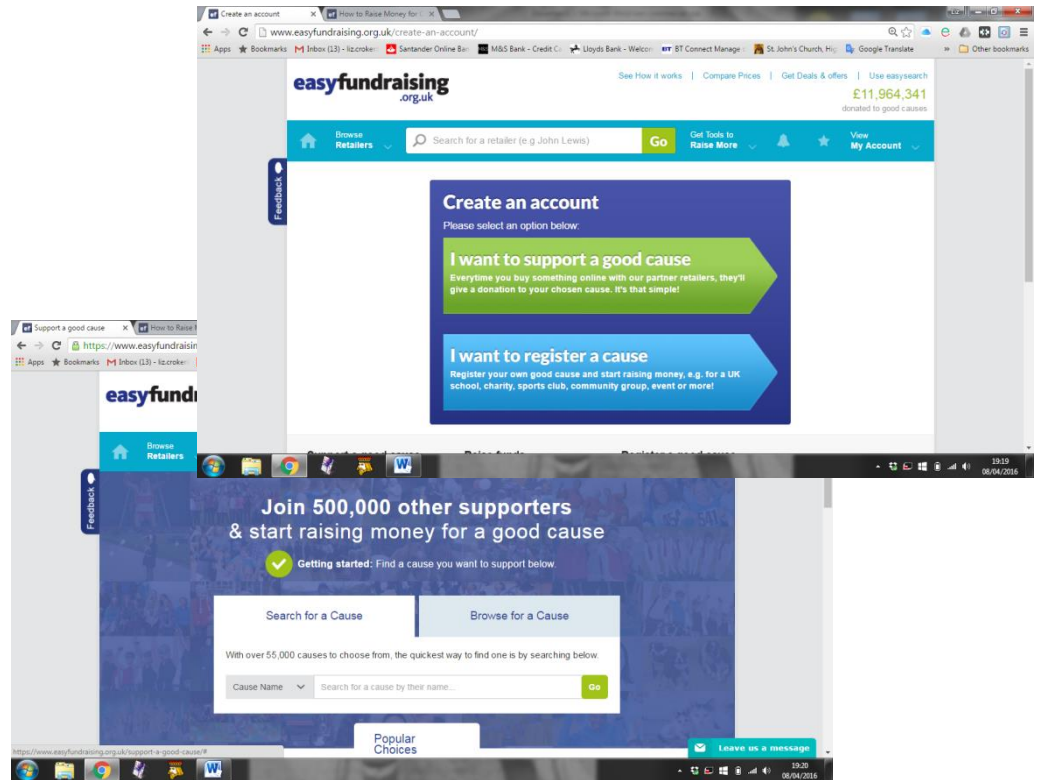

EASYFUNDRAISING REGISTRATION OF ACCOUNT

- 1 Using your search engine eg Google search for “easyfundraising”
Use the link www.easyfundraising.org.uk/create-an-account/

- 2 Select **I want to support a good cause**

- 3 Input **St Johns Church Higham** and the name will appear from the list

Click on **Support this cause**

- 4 Complete the form then select **Create my account**

5 Opt to download the Reminder or select No thanks

You have now created your easyfundraising account

Easy Search

Easy search is a facility that helps you to identify retailers who support causes.

Instead of using your usual search engine input Easysearch into your browser

1 Input <http://www.easysearch.org.uk/>

2 Input your cause name then Find

Each search used via the SEARCH facility above

raises 0.01p for the cause and will identify which sites support causes via Easyfundraising.