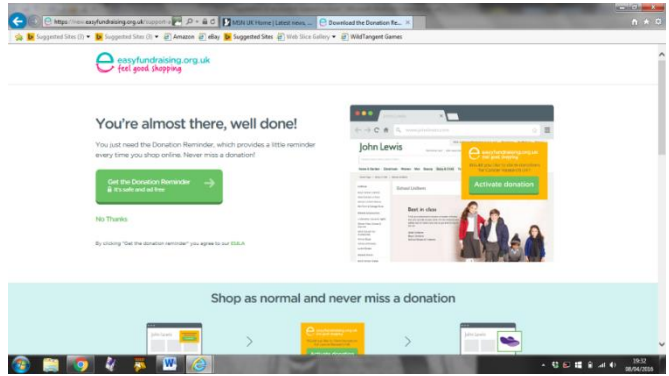

EASYFUNDRAISING REGISTRATION OF ACCOUNT

- 1 Using your search engine eg Google search for “easyfundraising”
Use the link www.easyfundraising.org.uk/create-an-account/

- 2 Select **I want to support a good cause**

- 3 Input **St Johns Church Higham** and the name will appear from the list

Click on **Support this cause**

- 4 Complete the form then select **Create my account**

5 Opt to download the Reminder or select No thanks

You have now created your easyfundraising account

Easy Search

Easy search is a facility that helps you to identify retailers who support causes.

Instead of using your usual search engine input Easysearch into your browser