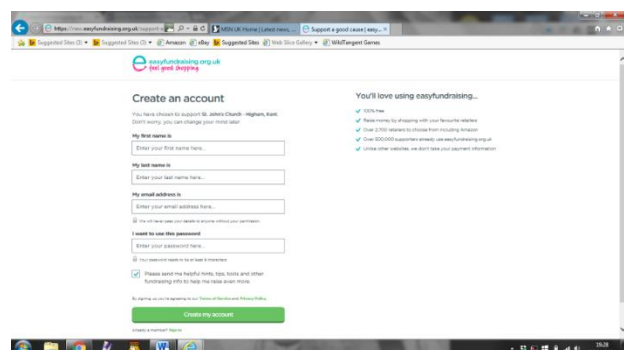

EASYFUNDRAISING REGISTRATION OF ACCOUNT

- 1 Using your search engine eg Google search for “easyfundraising”
Use the link www.easyfundraising.org.uk/create-an-account/

- 2 Select **I want to support a good cause**

- 3 Input **St Johns Church Higham** and the name will appear from the list

Click on **Support this cause**

- 4 Complete the form then select **Create my account**

5 Opt to download the Reminder or select No thanks

You have now created your easyfundraising account

Easy Search

Easy search is a facility that helps you to identify retailers who support causes.

Instead of using your usual search engine input Easysearch into your browser