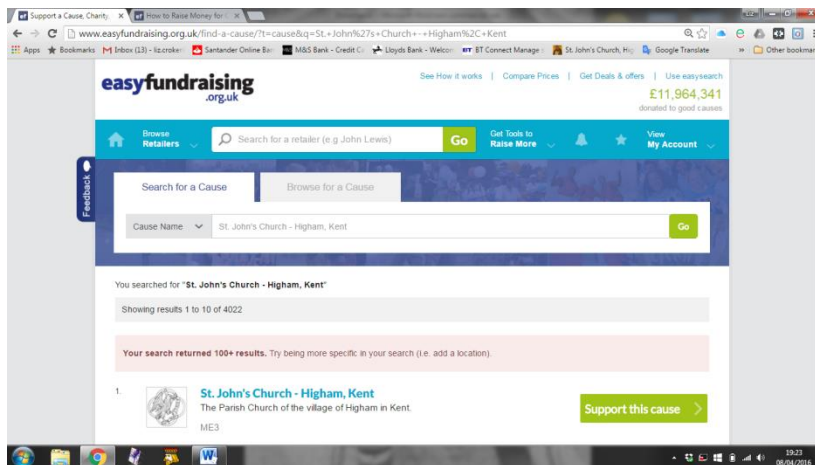

EASYFUNDRAISING REGISTRATION OF ACCOUNT

- 1 Using your search engine eg Google search for “easyfundraising”
Use the link www.easyfundraising.org.uk/create-an-account/

- 2 Select **I want to support a good cause**

- 3 Input **St Johns Church Higham** and the name will appear from the list

Click on **Support this cause**

- 4 Complete the form then select **Create my account**

5 Opt to download the Reminder or select No thanks

You have now created your easyfundraising account

Easy Search

Easy search is a facility that helps you to identify retailers who support causes.

Instead of using your usual search engine input Easysearch into your browser